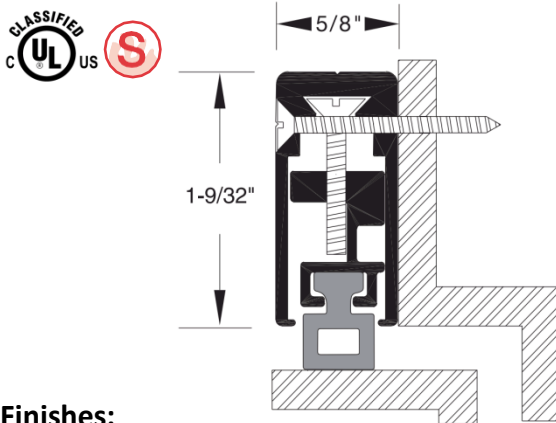

Weatherstrip

Perimeter Strip/Smoke-Draft Adjustable Door Stop

Guaranteed quality since 1918

659 – *Sponge Silicone Insert*

Finishes:

- C - Clear Anodized Aluminum
- D - Dark Bronze Anodized Aluminum
- G - Gold Anodized Aluminum